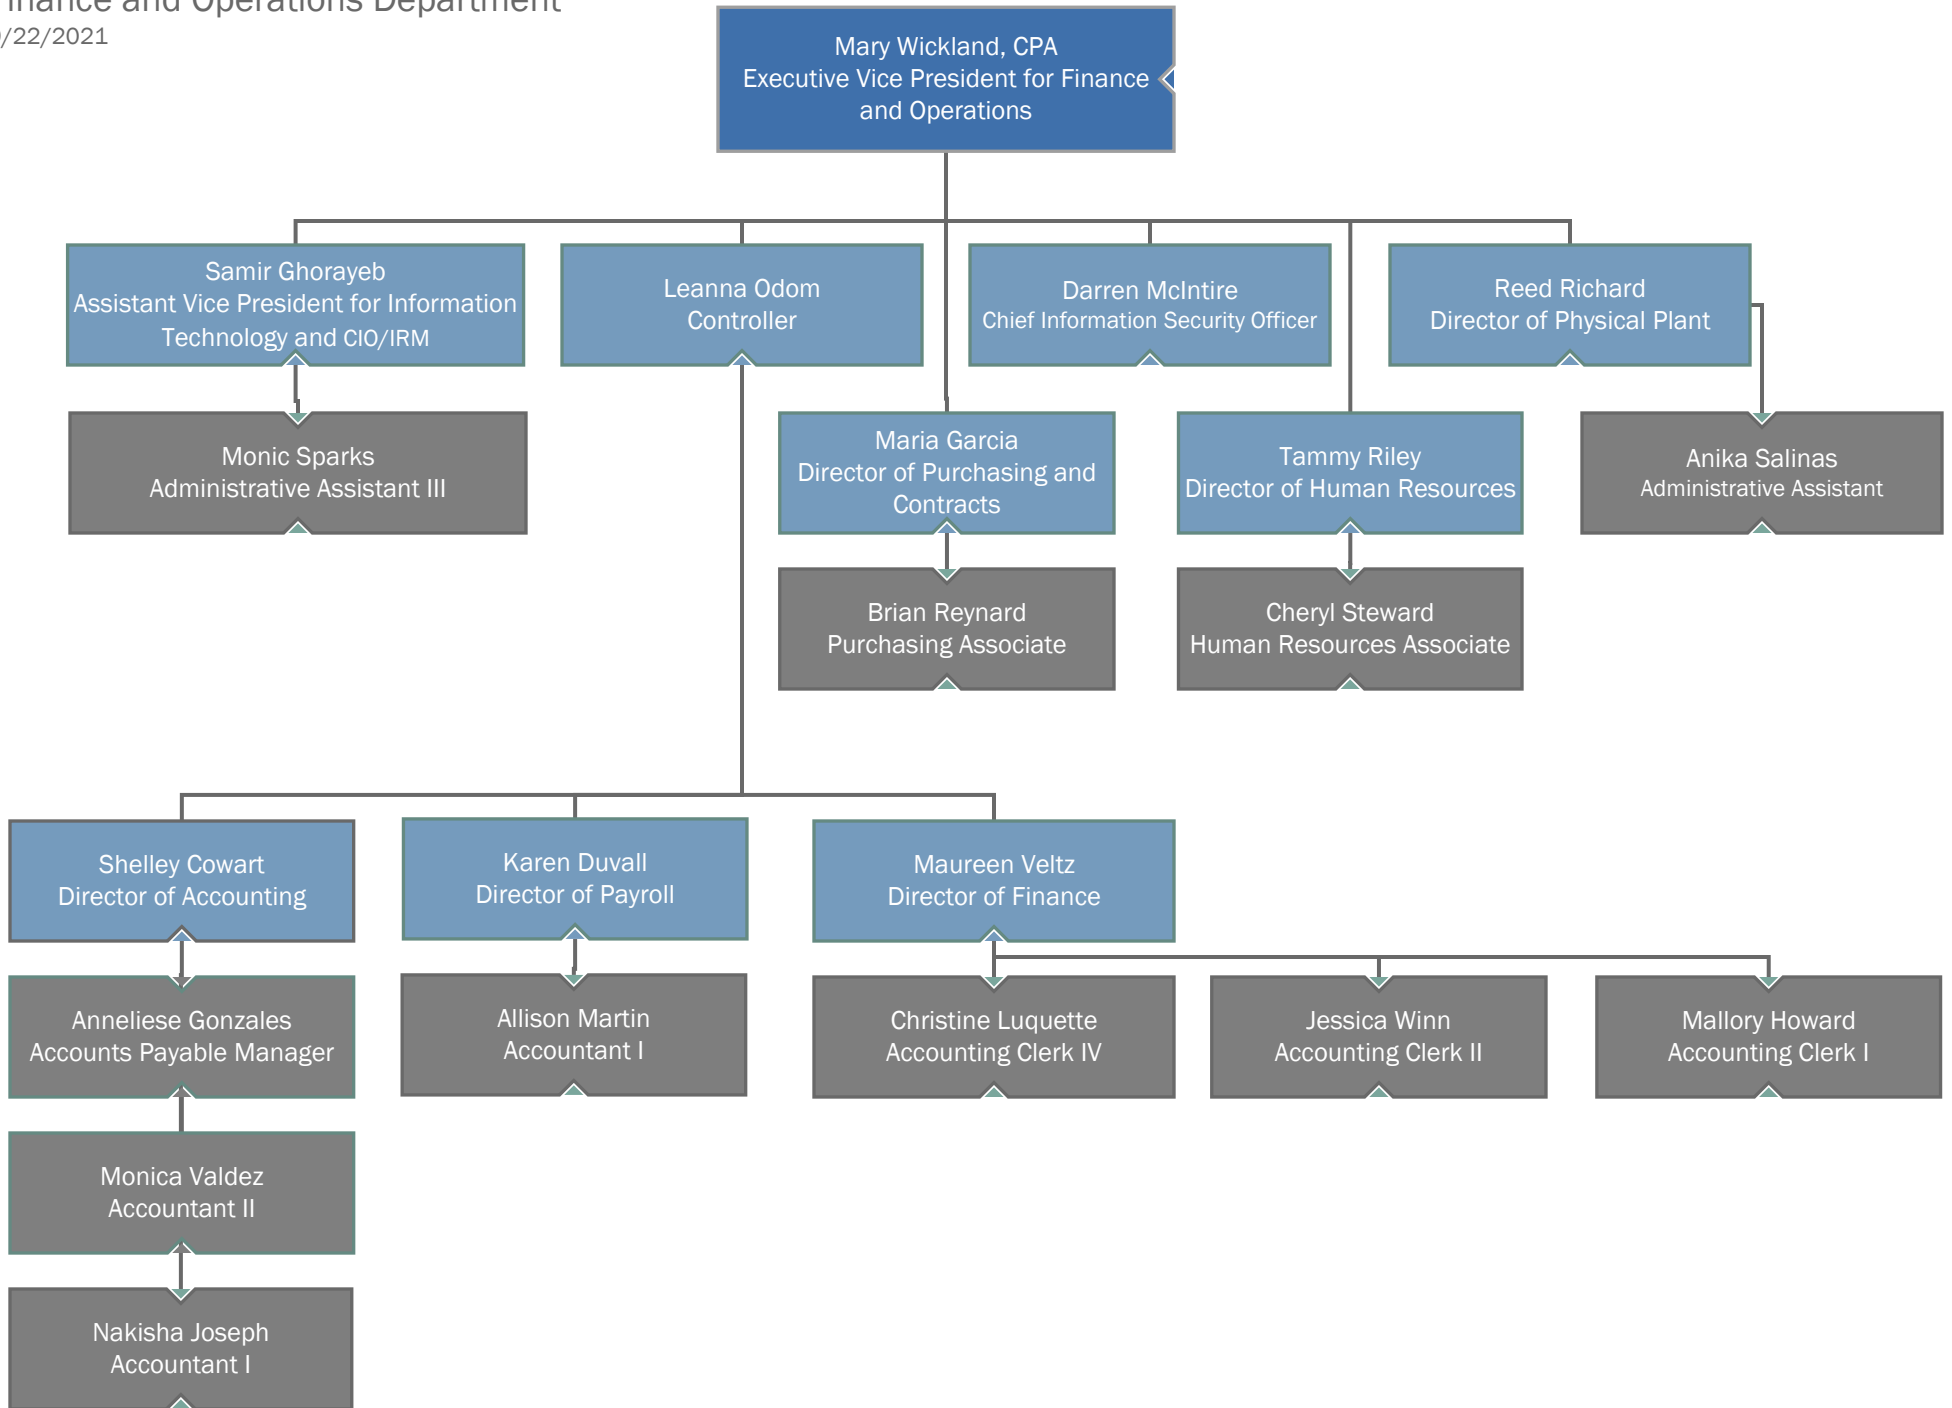

Lamar State College Port Arthur

Member Texas State University System™

Executive Staff

9/22/2021

Lamar State College Port Arthur

Member Texas State University System™

External Learning (Correctional Education, Dual Enrollment, Online Learning & Small Business Development Center)

9/22/2021

Lamar State College Port Arthur
 Member Texas State University System
 Student Services Expanded
 9/22/2021